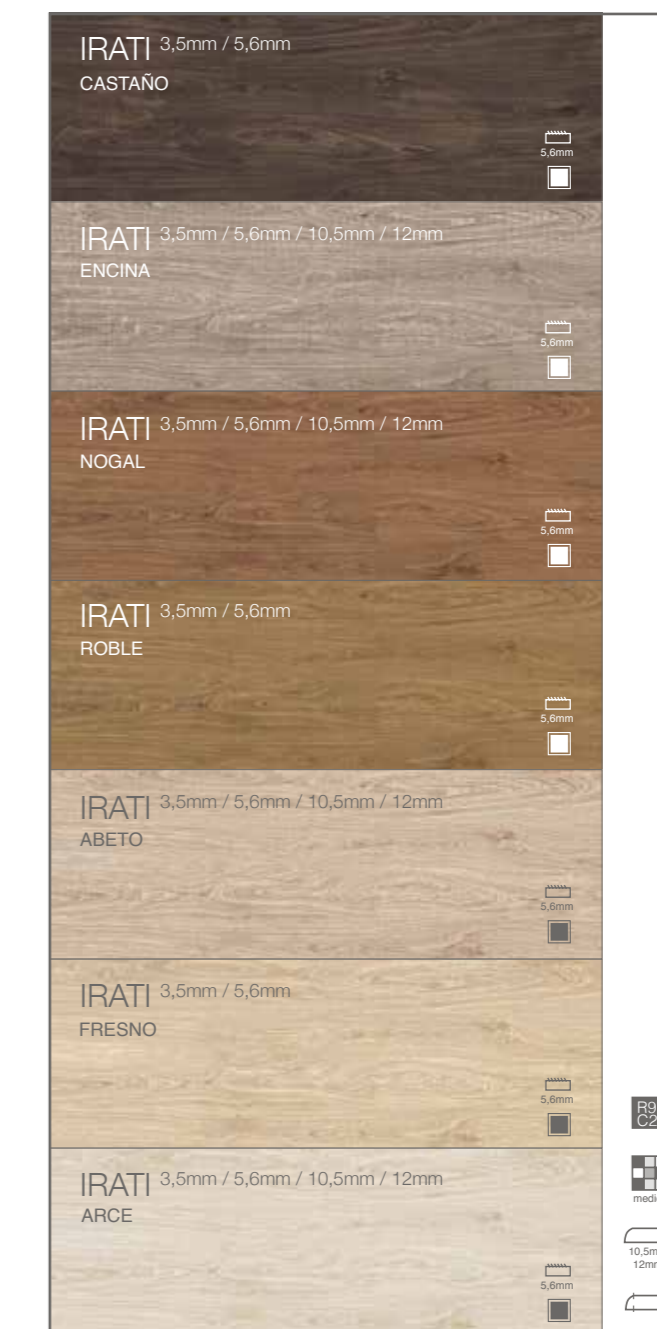

# COVERLAM by GRES PANIA

COLECCIONES / COLLECTIONS

ESPEORES THICKNESS ÉPAISSEUR STÄRKE	FORMATOS / FORMAT / FORMAT / FORMATE												
	1200x3600 5,6mm	1000x3000 3,5mm	1000x3000 5,6mm	1200x2600 3,5mm	1200x2600 5,6mm	1200x1200 5,6mm	600x1200 5,6mm	1000x1000 3,5mm	1000x1000 5,6mm	500x1000 3,5mm	500x1000 5,6mm	195x1800 5,6mm	
ANNAPURNA negro	●			●		●	●						
ARLES blanco, gris, arena	●					●	●						
ARKEN gris					●								
ARTIC gris, antracita, moka	●				●	●	●						
BASALTINA negro, beige, antracita	●	●				●	●						
BASIC NATURAL y PULIDO nieve	●		●	●	●	●	●		●		●		
BASIC NATURAL blanco, negro, gris, tabaco		●	(tabaco no)	(tabaco no)		(tabaco no)	(tabaco no)		(tabaco no)	●	(tabaco no)		
BASIC NATURAL marfil, taupé, cemento	●	●		●		●	●						
BLUE STONE negro, gris	●		●	●		●	●		●			●	
BRUNNO PULIDO	●				●								
BRUNNO BOOK PULIDO					●								
CALACATA MIX NATURAL			●	●		●	●			●		●	
CALACATA MIX PULIDO			●		●	●	●			●		●	
CALACATA BOOK NATURAL y PULIDO			●		●								
CARRARA NATURAL	●			●	●	●	●						
CARRARA PULIDO	●				●	●	●						
CONCRETE NATURAL gris, marfil, negro, tabaco		●							●		●		
CORALINA blanco, perla	●	●		●		●							
CUARZO RENO	●				●	●	●						
DUOMO NATURAL	●	●			●	●	●						
DUOMO PULIDO	●		●		●	●	●						
ESPLENDOR silver, steel, iron	●		●	●	●	●	●						
ESTATUARIO NATURAL		●	●	●		●	●	●	●	●	●	●	
ESTATUARIO PULIDO			●		●	●	●			●		●	
ESTATUARIO BOOK NATURAL				●									
ESTATUARIO BOOK PULIDO				●									
IRATI castaño, nogal, roble, Fresno, arce, abeto, encina		●										●	
LAVA corten, iron, marrón		●	●	●		●	●	●	●	●	●		
MARQUINA PULIDO	●				●	●	●						
MEDUSA NATURAL y PULIDO	●				●	●	●						
MOMA gris, arena, siena, antracita	●	●		●		●	●						
NERO ARDI NATURAL		●											
NERO ARDI PULIDO	●				●	●	●						
NEXO NATURAL blanco, beige, gris, negro	●	●	●	●		●	●						
NEXO PULIDO bco, bge, gris, negro	●		●			●	●						
ONICE blanco, honey	●					●	●						
ORSAY gris					●								
OXIDO marfil, negro		●		●		●	●	●		●			
PALADIO NATURAL	●	●			●	●	●						
PALADIO PULIDO	●		●		●	●	●						
SILK NATURAL y PULIDO blanco, beige, gris	●				●	●	●						
TEMPO gris, antracita, smoke		●	●	●		●	●	●	●	●	●	●	
TITAN gris, cemento, antracita			●	●		●	●		●		●		
VENEZIA carrara, ardi					●	●							