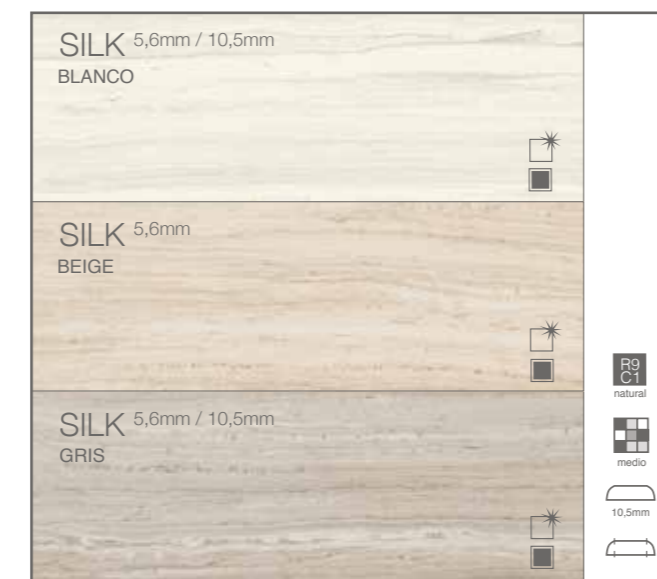

# COVERLAM by GRES PANIA

COLECCIONES / COLLECTIONS

ESPEORES THICKNESS ÉPAISSEUR STÄRKE	FORMATOS / FORMAT / FORMAT / FORMATE												
	1200x3600 5,6mm	1000x3000 3,5mm	1000x3000 5,6mm	1200x2600 3,5mm	1200x2600 5,6mm	1200x1200 5,6mm	600x1200 5,6mm	1000x1000 3,5mm	1000x1000 5,6mm	500x1000 3,5mm	500x1000 5,6mm	195x1800 5,6mm	
ANNAPURNA negro	●			●		●	●						
ARLES blanco, gris, arena	●					●	●						
ARKEN gris					●								
ARTIC gris, antracita, moka	●				●	●	●						
BASALTINA negro, beige, antracita	●	●				●	●						
BASIC NATURAL y PULIDO nieve	●		●	●	●	●	●		●		●		
BASIC NATURAL blanco, negro, gris, tabaco		●	(tabaco no)	(tabaco no)		(tabaco no)	(tabaco no)		(tabaco no)	●	(tabaco no)		
BASIC NATURAL marfil, taupé, cemento	●	●		●		●	●						
BLUE STONE negro, gris	●		●	●		●	●		●			●	
BRUNNO PULIDO	●				●								
BRUNNO BOOK PULIDO					●								
CALACATA MIX NATURAL			●	●		●	●			●		●	
CALACATA MIX PULIDO			●		●	●	●			●		●	
CALACATA BOOK NATURAL y PULIDO			●		●								
CARRARA NATURAL	●			●	●	●	●						
CARRARA PULIDO	●				●	●	●						
CONCRETE NATURAL gris, marfil, negro, tabaco		●							●		●		
CORALINA blanco, perla	●	●		●		●							
CUARZO RENO	●				●	●	●						
DUOMO NATURAL	●	●			●	●	●						
DUOMO PULIDO	●		●		●	●	●						
ESPLENDOR silver, steel, iron	●		●	●	●	●	●						
ESTATUARIO NATURAL		●	●	●		●	●	●	●	●	●	●	
ESTATUARIO PULIDO			●		●	●	●			●		●	
ESTATUARIO BOOK NATURAL				●									
ESTATUARIO BOOK PULIDO				●									
IRATI castaño, nogal, roble, Fresno, arce, abeto, encina		●										●	
LAVA corten, iron, marrón		●	●	●		●	●	●	●	●	●		
MARQUINA PULIDO	●				●	●	●						
MEDUSA NATURAL y PULIDO	●				●	●	●						
MOMA gris, arena, siena, antracita	●	●		●		●	●						
NERO ARDI NATURAL		●											
NERO ARDI PULIDO	●				●	●	●						
NEXO NATURAL blanco, beige, gris, negro	●	●	●	●		●	●						
NEXO PULIDO bco, bge, gris, negro	●		●			●	●						
ONICE blanco, honey	●					●	●						
ORSAY gris					●								
OXIDO marfil, negro		●		●		●	●	●		●			
PALADIO NATURAL	●	●			●	●	●						
PALADIO PULIDO	●		●		●	●	●						
SILK NATURAL y PULIDO blanco, beige, gris	●				●	●	●						
TEMPO gris, antracita, smoke		●	●	●		●	●	●	●	●	●	●	
TITAN gris, cemento, antracita			●	●		●	●		●		●		
VENEZIA carrara, ardi					●	●							