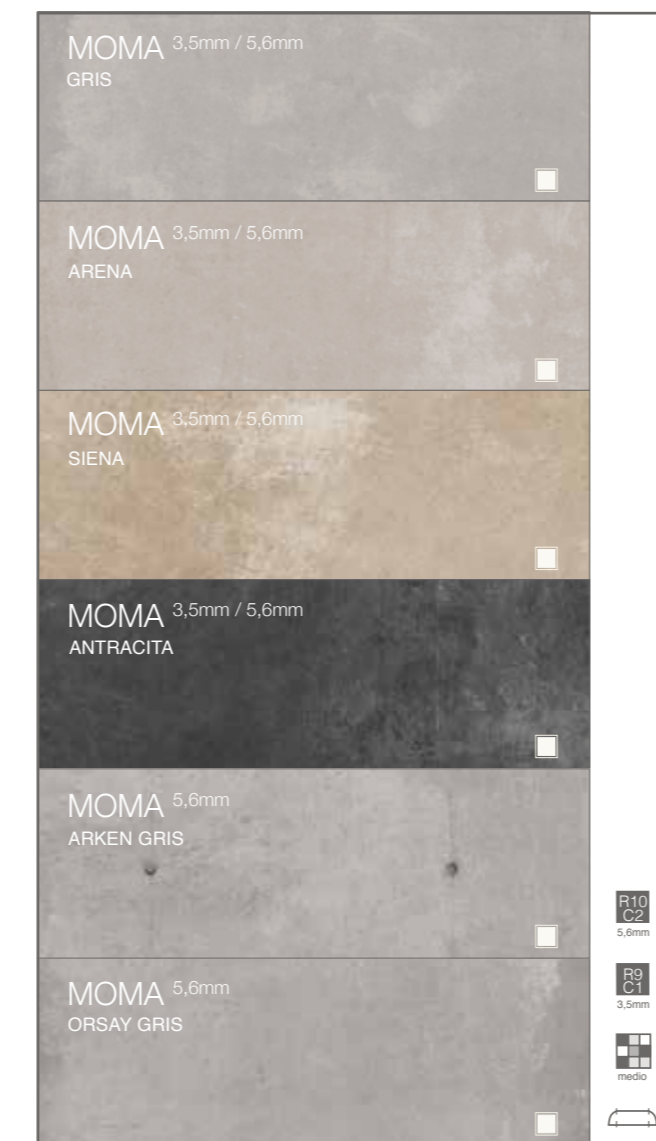

# COVERLAM by GRES PANIA

COLECCIONES / COLLECTIONS

ESPEORES THICKNESS ÉPAISSEUR STÄRKE	FORMATOS / FORMAT / FORMAT / FORMATE												
	1200x3600 5,6mm	1000x3000 3,5mm	1000x3000 5,6mm	1200x2600 3,5mm	1200x2600 5,6mm	1200x1200 5,6mm	600x1200 5,6mm	1000x1000 3,5mm	1000x1000 5,6mm	500x1000 3,5mm	500x1000 5,6mm	195x1800 5,6mm	
ANNAPURNA negro	●			●		●	●						
ARLES blanco, gris, arena	●					●	●						
ARKEN gris					●								
ARTIC gris, antracita, moka	●				●	●	●						
BASALTINA negro, beige, antracita	●	●				●	●						
BASIC NATURAL y PULIDO nieve	●		●	●	●	●	●		●		●		
BASIC NATURAL blanco, negro, gris, tabaco		●	(tabaco no)	(tabaco no)		(tabaco no)	(tabaco no)		(tabaco no)	●	(tabaco no)		
BASIC NATURAL marfil, taupé, cemento	●	●		●		●	●						
BLUE STONE negro, gris	●		●	●		●	●		●			●	
BRUNNO PULIDO	●				●								
BRUNNO BOOK PULIDO					●								
CALACATA MIX NATURAL			●	●		●	●			●		●	
CALACATA MIX PULIDO			●		●	●	●			●		●	
CALACATA BOOK NATURAL y PULIDO			●		●								
CARRARA NATURAL	●			●	●	●	●						
CARRARA PULIDO	●				●	●	●						
CONCRETE NATURAL gris, marfil, negro, tabaco		●							●		●		
CORALINA blanco, perla	●	●		●		●							
CUARZO RENO	●				●	●	●						
DUOMO NATURAL	●	●			●	●	●						
DUOMO PULIDO	●		●		●	●	●						
ESPLENDOR silver, steel, iron	●		●	●	●	●	●						
ESTATUARIO NATURAL		●	●	●		●	●	●	●	●	●	●	
ESTATUARIO PULIDO			●		●	●	●			●		●	
ESTATUARIO BOOK NATURAL				●									
ESTATUARIO BOOK PULIDO				●									
IRATI castaño, nogal, roble, Fresno, arce, abeto, encina		●										●	
LAVA corten, iron, marrón		●	●	●		●	●	●	●	●	●		
MARQUINA PULIDO	●				●	●	●						
MEDUSA NATURAL y PULIDO	●				●	●	●						
MOMA gris, arena, siena, antracita	●	●		●		●	●						
NERO ARDI NATURAL		●											
NERO ARDI PULIDO	●				●	●	●						
NEXO NATURAL blanco, beige, gris, negro	●	●	●	●		●	●						
NEXO PULIDO bco, bge, gris, negro	●		●			●	●						
ONICE blanco, honey	●					●	●						
ORSAY gris					●								
OXIDO marfil, negro		●		●		●	●	●		●			
PALADIO NATURAL	●	●			●	●	●						
PALADIO PULIDO	●		●		●	●	●						
SILK NATURAL y PULIDO blanco, beige, gris	●				●	●	●						
TEMPO gris, antracita, smoke		●	●	●		●	●	●	●	●	●	●	
TITAN gris, cemento, antracita			●	●		●	●		●		●		
VENEZIA carrara, ardi					●	●							