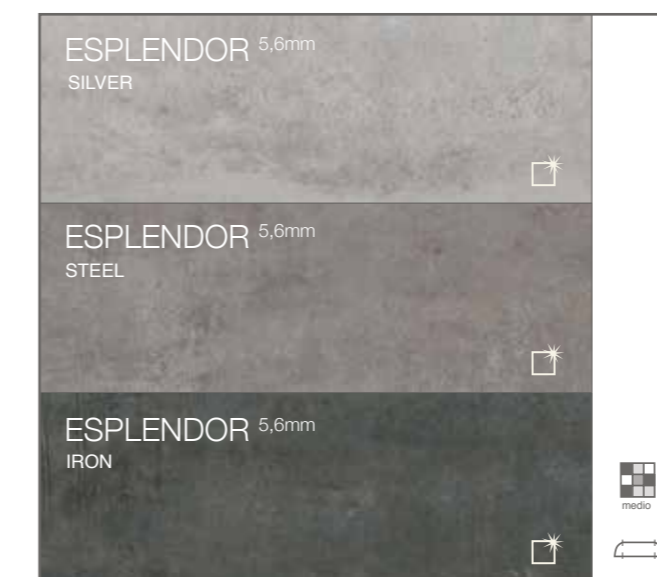

# COVERLAM by GRES PANIA

COLECCIONES / COLLECTIONS

ESPEORES THICKNESS ÉPAISSEUR STÄRKE	FORMATOS / FORMAT / FORMAT / FORMATE												
	1200x3600 5,6mm	1000x3000 3,5mm	1000x3000 5,6mm	1200x2600 3,5mm	1200x2600 5,6mm	1200x1200 5,6mm	600x1200 5,6mm	1000x1000 3,5mm	1000x1000 5,6mm	500x1000 3,5mm	500x1000 5,6mm	195x1800 5,6mm	
ANNAPURNA negro	●			●		●	●						
ARLES blanco, gris, arena	●					●	●						
ARKEN gris					●								
ARTIC gris, antracita, moka	●				●	●	●						
BASALTINA negro, beige, antracita	●	●				●	●						
BASIC NATURAL y PULIDO nieve	●		●	●	●	●	●		●		●		
BASIC NATURAL blanco, negro, gris, tabaco		●	(tabaco no)	(tabaco no)		(tabaco no)	(tabaco no)		(tabaco no)	●	(tabaco no)		
BASIC NATURAL marfil, taupé, cemento	●	●		●		●	●						
BLUE STONE negro, gris	●		●	●		●	●		●			●	
BRUNNO PULIDO	●				●								
BRUNNO BOOK PULIDO					●								
CALACATA MIX NATURAL			●	●		●	●			●		●	
CALACATA MIX PULIDO			●		●	●	●			●		●	
CALACATA BOOK NATURAL y PULIDO			●		●								
CARRARA NATURAL	●			●	●	●	●						
CARRARA PULIDO	●				●	●	●						
CONCRETE NATURAL gris, marfil, negro, tabaco		●							●		●		
CORALINA blanco, perla	●	●		●		●							
CUARZO RENO	●				●	●	●						
DUOMO NATURAL	●	●			●	●	●						
DUOMO PULIDO	●		●		●	●	●						
ESPLENDOR silver, steel, iron	●		●	●	●	●	●						
ESTATUARIO NATURAL		●	●	●		●	●	●	●	●	●	●	
ESTATUARIO PULIDO			●		●	●	●			●		●	
ESTATUARIO BOOK NATURAL				●									
ESTATUARIO BOOK PULIDO				●									
IRATI castaño, nogal, roble, Fresno, arce, abeto, encina		●										●	
LAVA corten, iron, marrón		●	●	●		●	●	●	●	●	●		
MARQUINA PULIDO	●				●	●	●						
MEDUSA NATURAL y PULIDO	●				●	●	●						
MOMA gris, arena, siena, antracita	●	●		●		●	●						
NERO ARDI NATURAL		●											
NERO ARDI PULIDO	●				●	●	●						
NEXO NATURAL blanco, beige, gris, negro	●	●	●	●		●	●						
NEXO PULIDO bco, bge, gris, negro	●		●			●	●						
ONICE blanco, honey	●					●	●						
ORSAY gris					●								
OXIDO marfil, negro		●		●		●	●	●		●			
PALADIO NATURAL	●	●			●	●	●						
PALADIO PULIDO	●		●		●	●	●						
SILK NATURAL y PULIDO blanco, beige, gris	●				●	●	●						
TEMPO gris, antracita, smoke		●	●	●		●	●	●	●	●	●	●	
TITAN gris, cemento, antracita			●	●		●	●		●		●		
VENEZIA carrara, ardi					●	●							